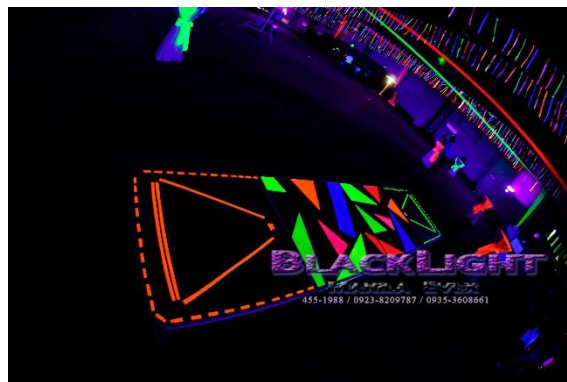

UV Beerpong Tables

Blacklight Themed Beerpong
Blacklights included
Inclusions:
UV beerpong table,
UV pingpong balls ,
& UV cups
=2,000 only