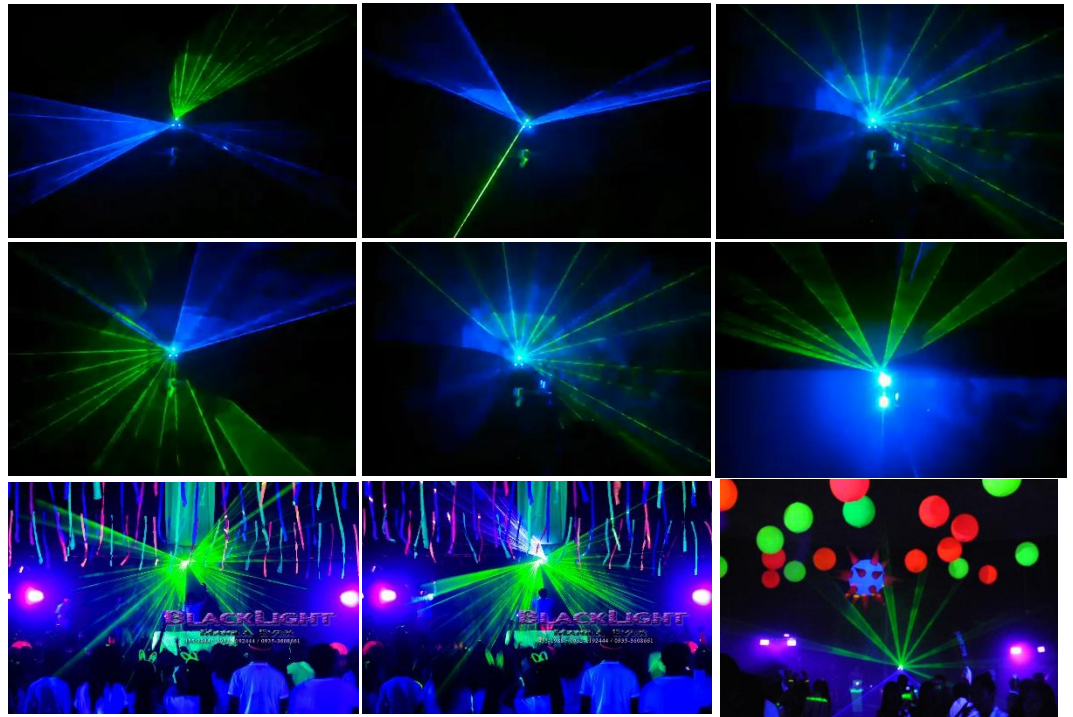

Laser Light 1
(included in package)

Dual blue + single green
(bundle)
=1,200 only

Laser Light 2

1000mw high-power laser
(strong beams)
Rainbow color
=2,200 only

Fog/Smoke Machine 1
(included in package)

900w
Fluid included
=800 only

Fog/Smoke Machine 2

Vertical (upward smoke machine)
High power 1500w
Fluid included
=1,500 only

UV Beerpong Tables

Blacklight Themed Beerpong
Blacklights included
Inclusions:
UV beerpong table,
UV pingpong balls ,
& UV cups
=2,000 only