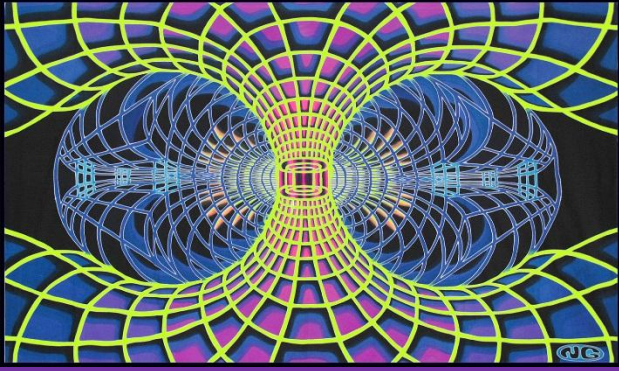

GIANT WALL DECOS

(4x2meters or 13x6.5ft) BIG!!

all are blacklight reactive – 12 eyelets for easy hanging

For rent @ 1,300 each

#1

#2

#3

#4

#5

UV LIGHT

Other pictures:

(2x2meters or 6.5x6.5ft) Medium-BIG!!

all are blacklight reactive – 8 eyelets for easy hanging

For rent @ 800 each

#1

#2

(2x1meters or 6.5x3ft) Small-medium!!

all are blacklight reactive – 4 eyelets for easy hanging

For rent @ 400 each

#1

#2

Other pictures: