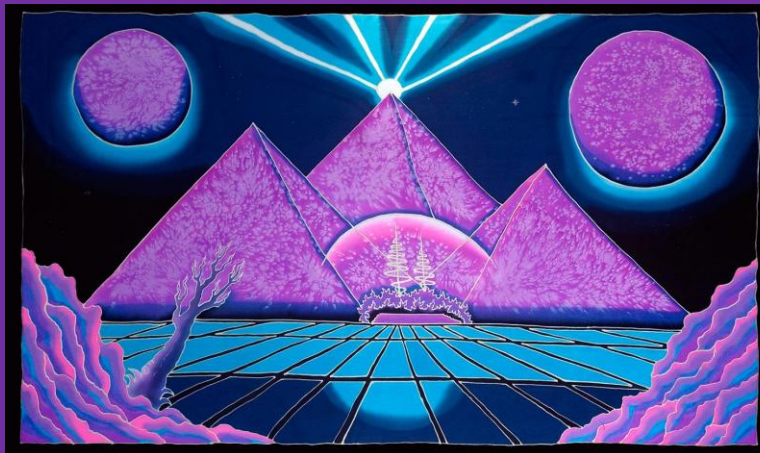

GIANT WALL DECOS

(4x2meters or 13x6.5ft) BIG!!

all are blacklight reactive – 12 eyelets for easy hanging

For rent @ 1,300 each

#1

#2

#3

#4

#5

UV LIGHT

Other pictures:

(2x2meters or 6.5x6.5ft) Medium-BIG!!

all are blacklight reactive – 8 eyelets for easy hanging

For rent @ 800 each

#1

#2

(2x1meters or 6.5x3ft) Small-medium!!

all are blacklight reactive – 4 eyelets for easy hanging

For rent @ 400 each

#1

#2

Other pictures: