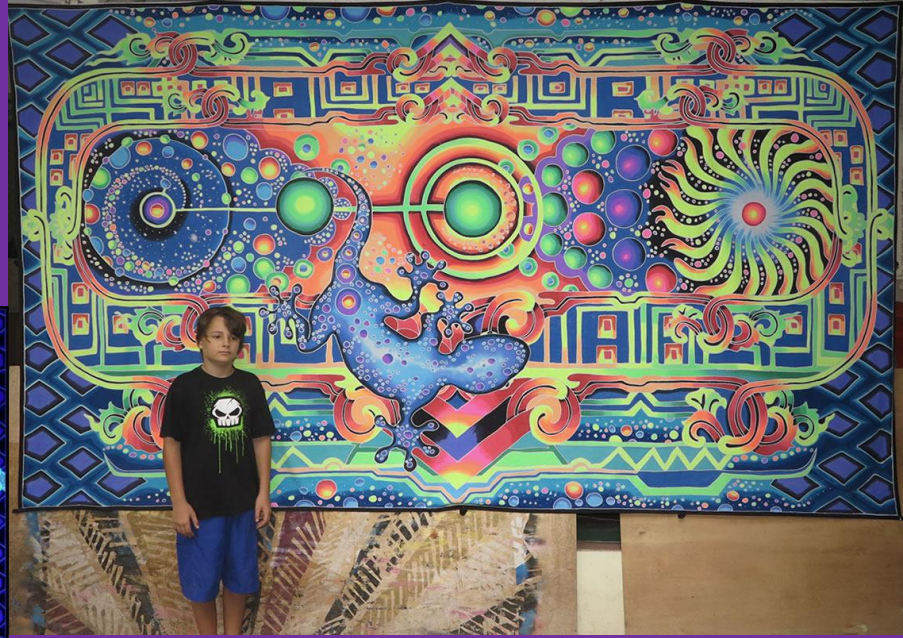

GIANT WALL DECOS

(4x2meters or 13x6.5ft) BIG!!

all are blacklight reactive – 12 eyelets for easy hanging

For rent @ 1,300 each

#1

#2

#3

#4

#5

UV LIGHT

Other pictures:

(2x2meters or 6.5x6.5ft) Medium-BIG!!

all are blacklight reactive – 8 eyelets for easy hanging

For rent @ 800 each

#1

#2

(2x1meters or 6.5x3ft) Small-medium!!

all are blacklight reactive – 4 eyelets for easy hanging

For rent @ 400 each

#1

#2

Other pictures: